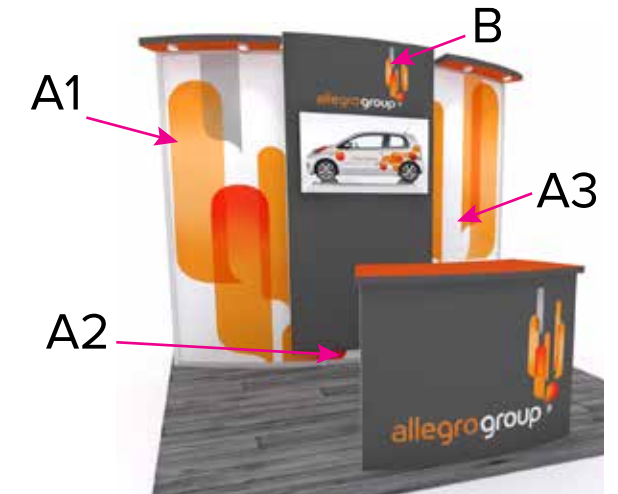

Graphic Template
10 x 10 Inline Exhibit
SEG Graphics

NOTE: All Raster Art (jpg, tiff,psd, png, etc.) must be at least 100 dpi at print size.
Standard kits are often customized. Please check with Customer Service to ensure that this template matches your specific job.

Graphic Template
10 x 10 Inline Exhibit
Reception Counter - Sintra Graphic

NOTE: All Raster Art (jpg, tiff,psd, png, etc.) must be at least 100 dpi at print size.