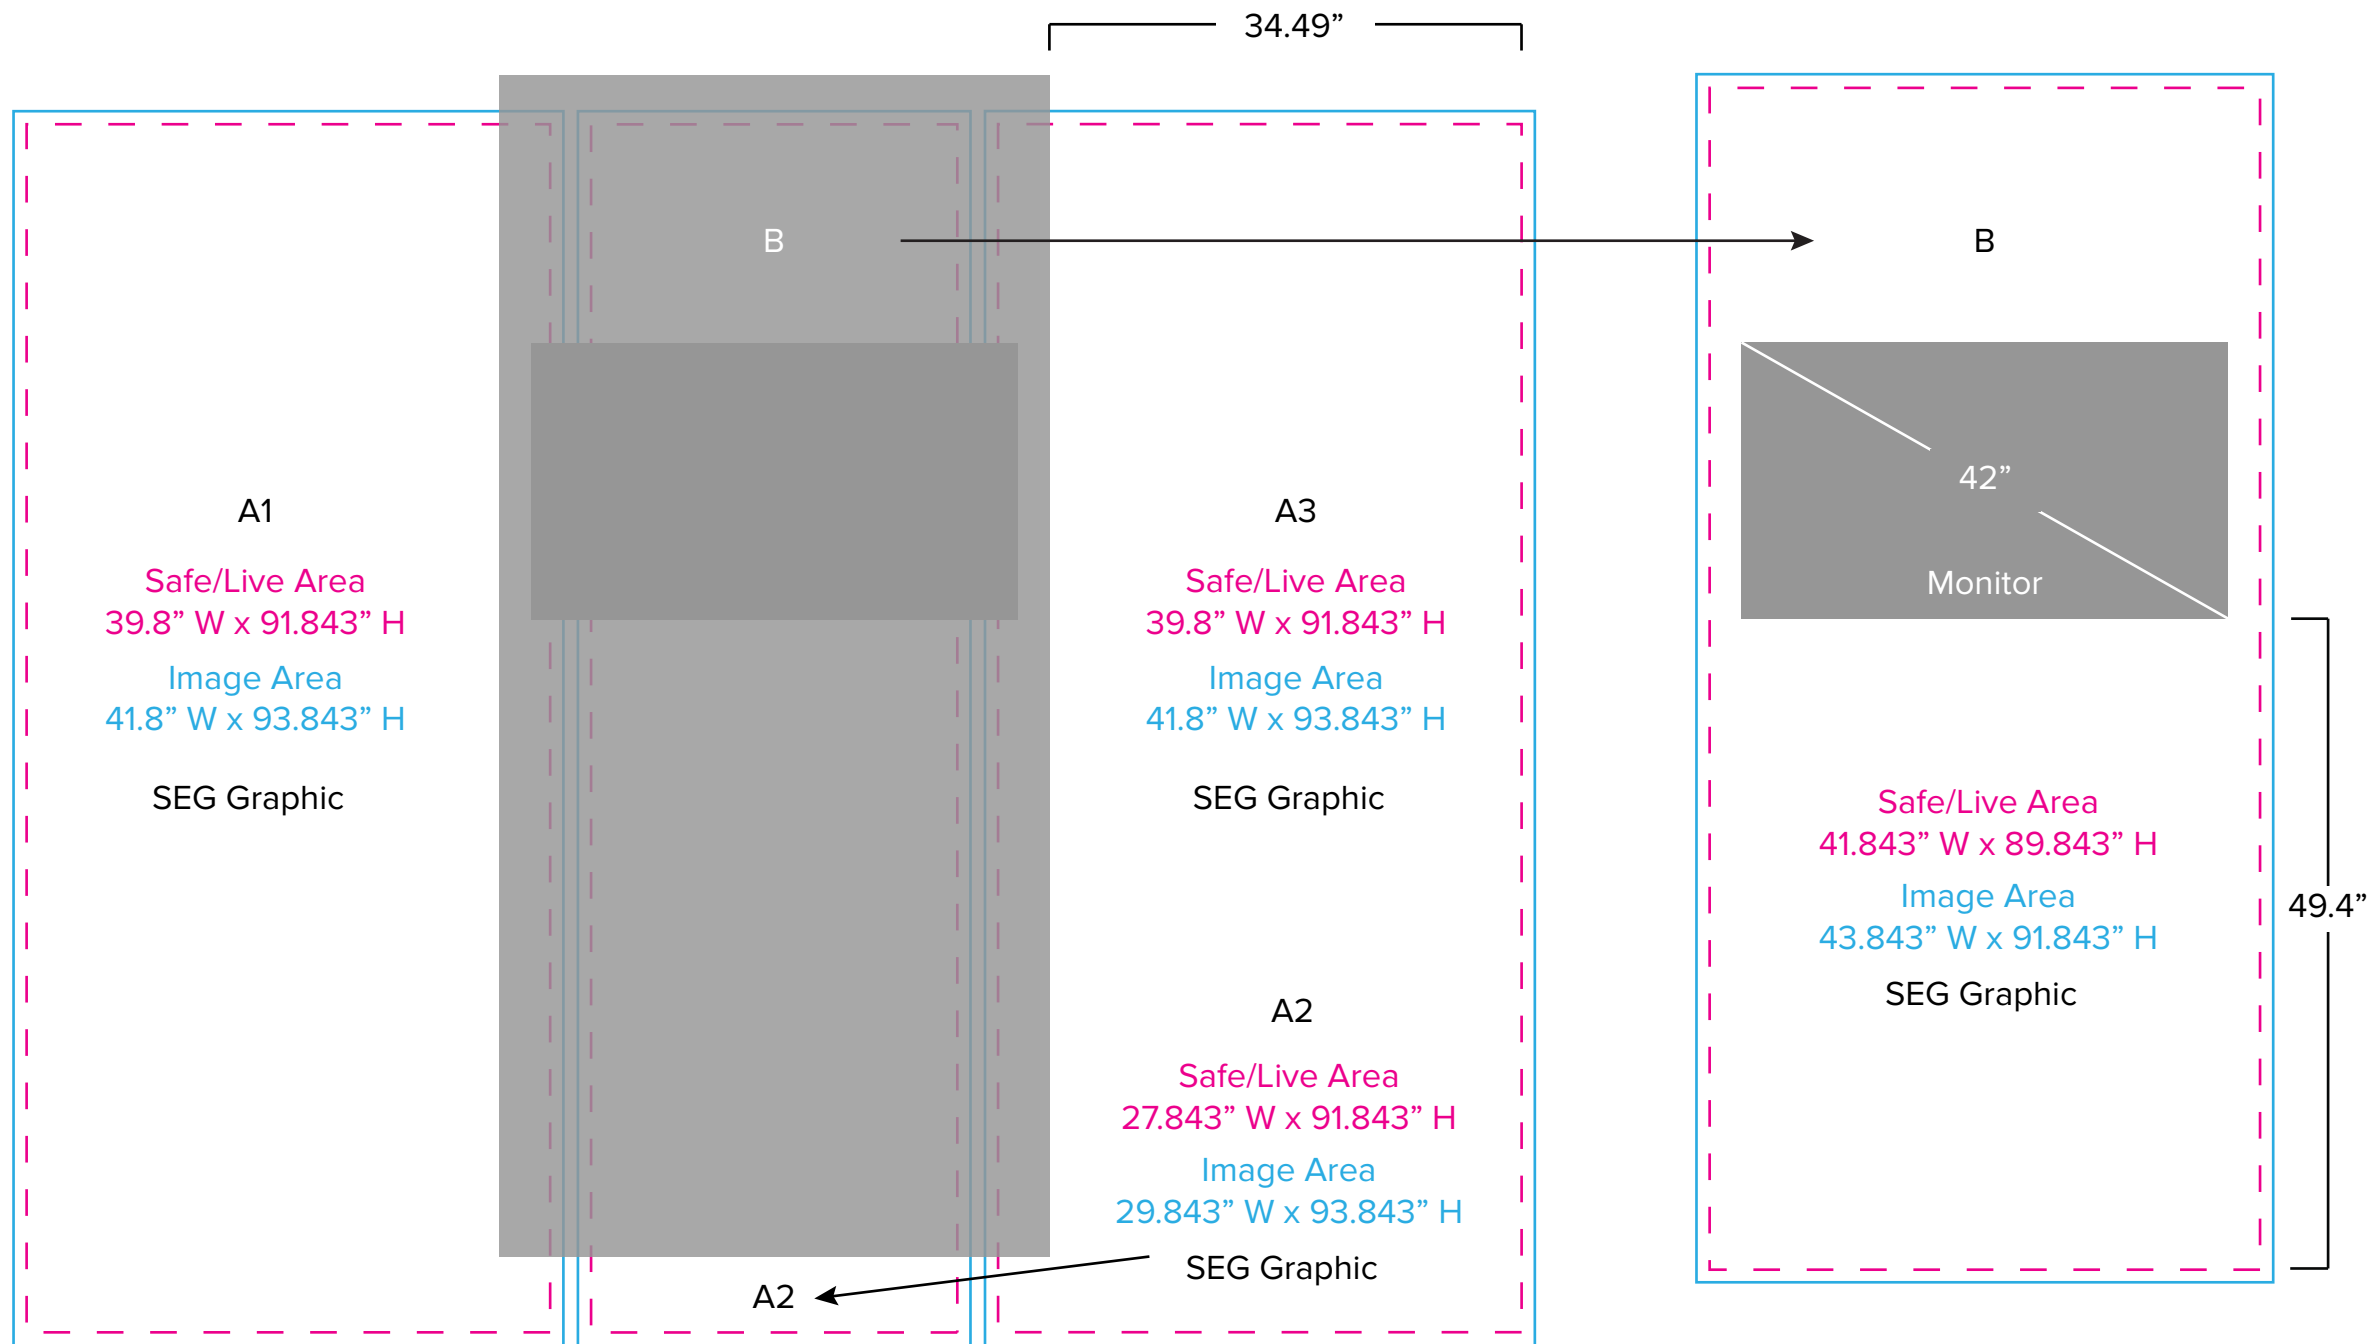

Graphic Template
10 x 10 Inline Exhibit
SEG Graphics

NOTE: All Raster Art (jpg, tiff,psd, png, etc.) must be at least 100 dpi at print size.
Standard kits are often customized. Please check with Customer Service to ensure that this template matches your specific job.

Graphic Template
10 x 10 Inline Exhibit
Reception Counter - Sintra Graphic

NOTE: All Raster Art (jpg, tiff,psd, png, etc.) must be at least 100 dpi at print size.